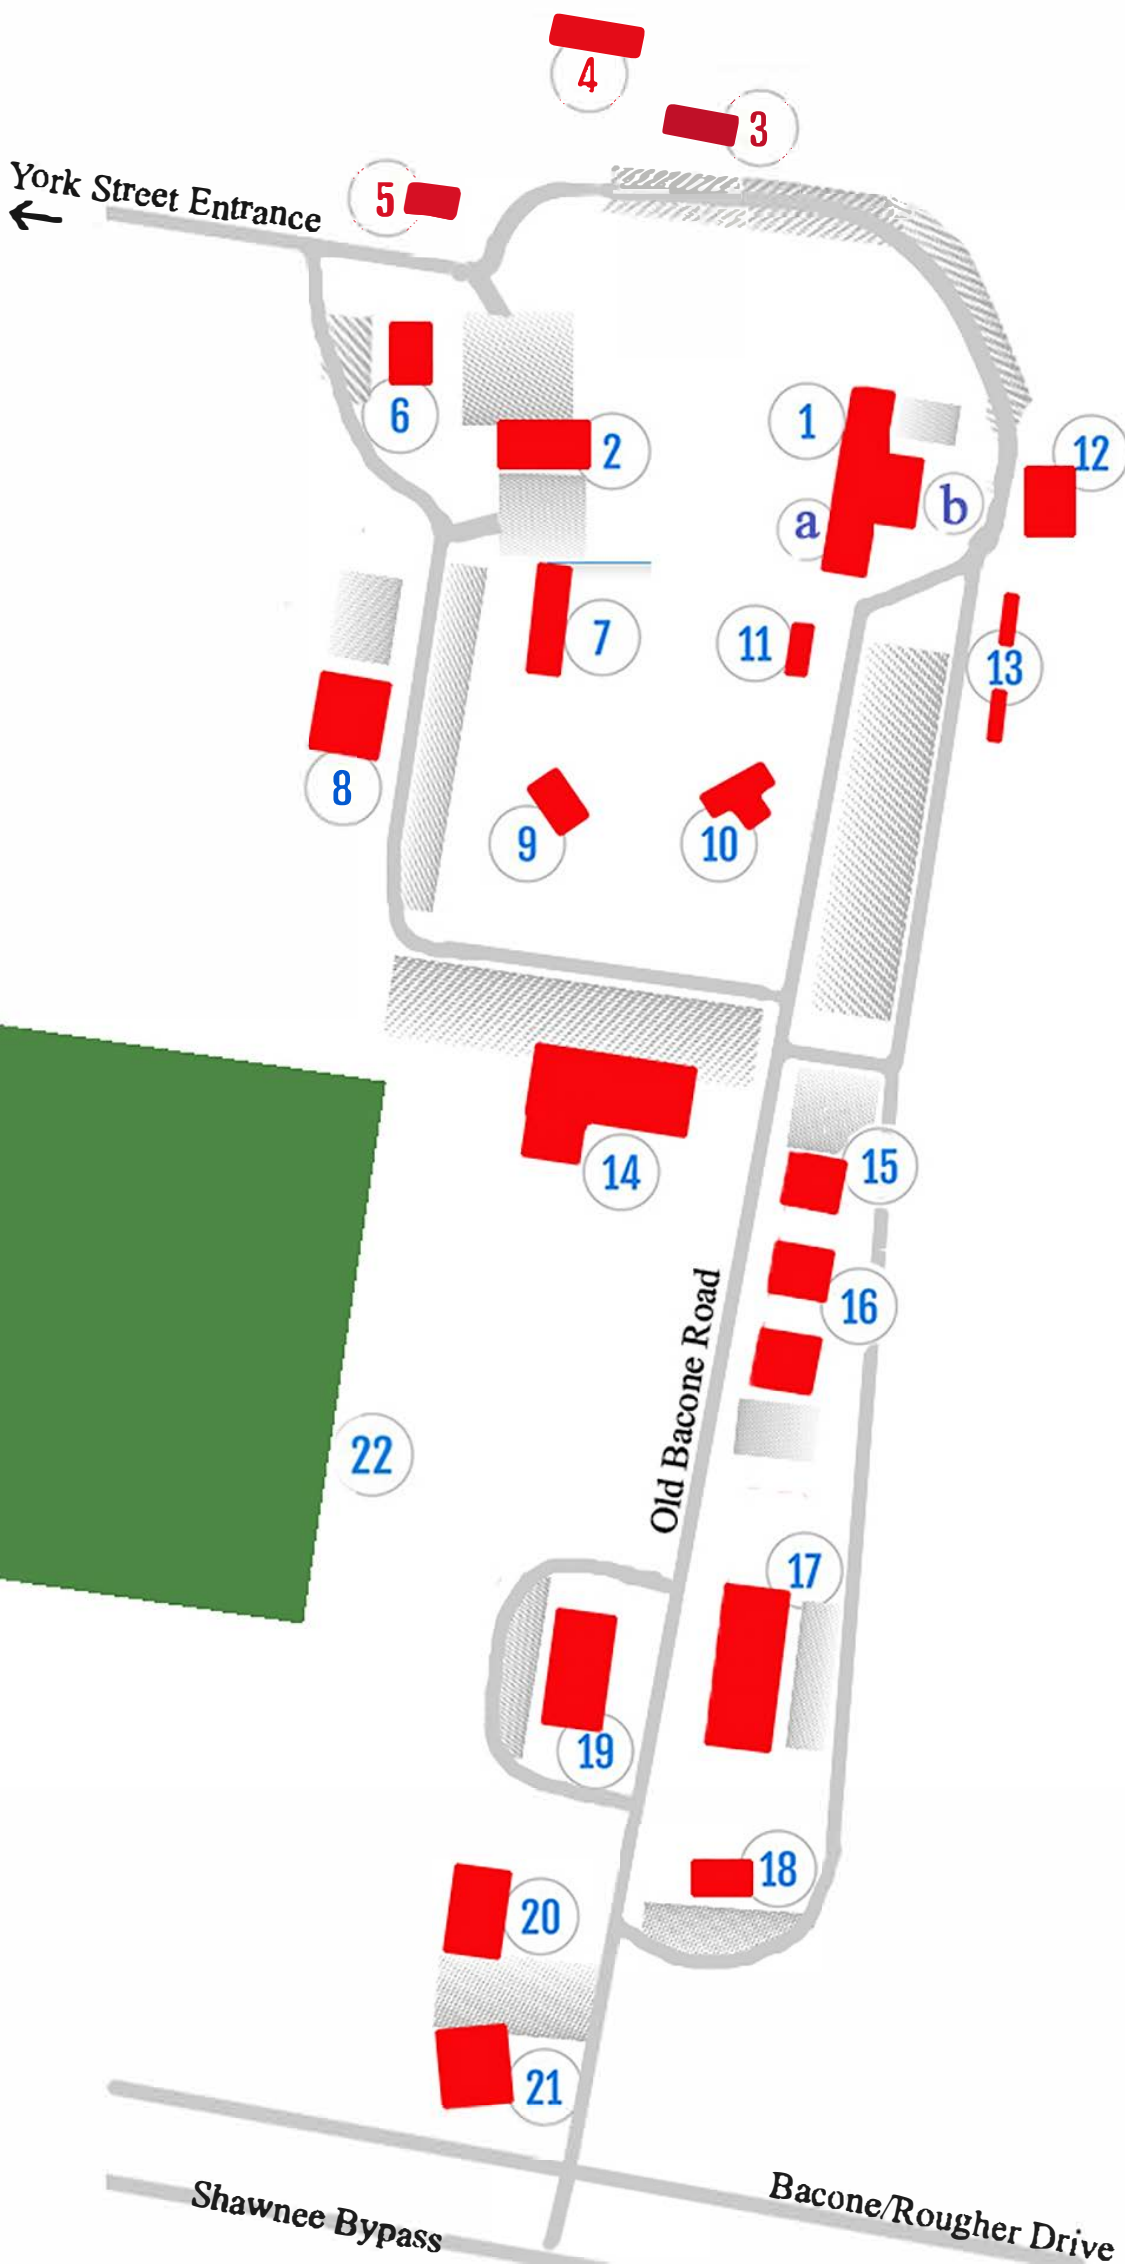

Bacone College Campus Map

1. Samuel Richard Hall
 - a. Palmer Center
 - b. Gym
2. Memorial Chapel
3. Journeycake Hall
4. Hurley House
5. Log Cabin
6. Ataloa Lodge
7. McCoy Hall
8. C.C. Harmon
9. McCombs Hall
10. Wacoche Hall
11. Barnett Hall
12. Maintenance
13. Faculty Housing
14. Warrior Gym
15. Campus Police
16. Pods
17. Dining Hall
18. Kiva
19. Posey Hall
20. Lucy Peters/Poloke Bosen
21. Walter Starr
22. Future Ball Fields

 Parking